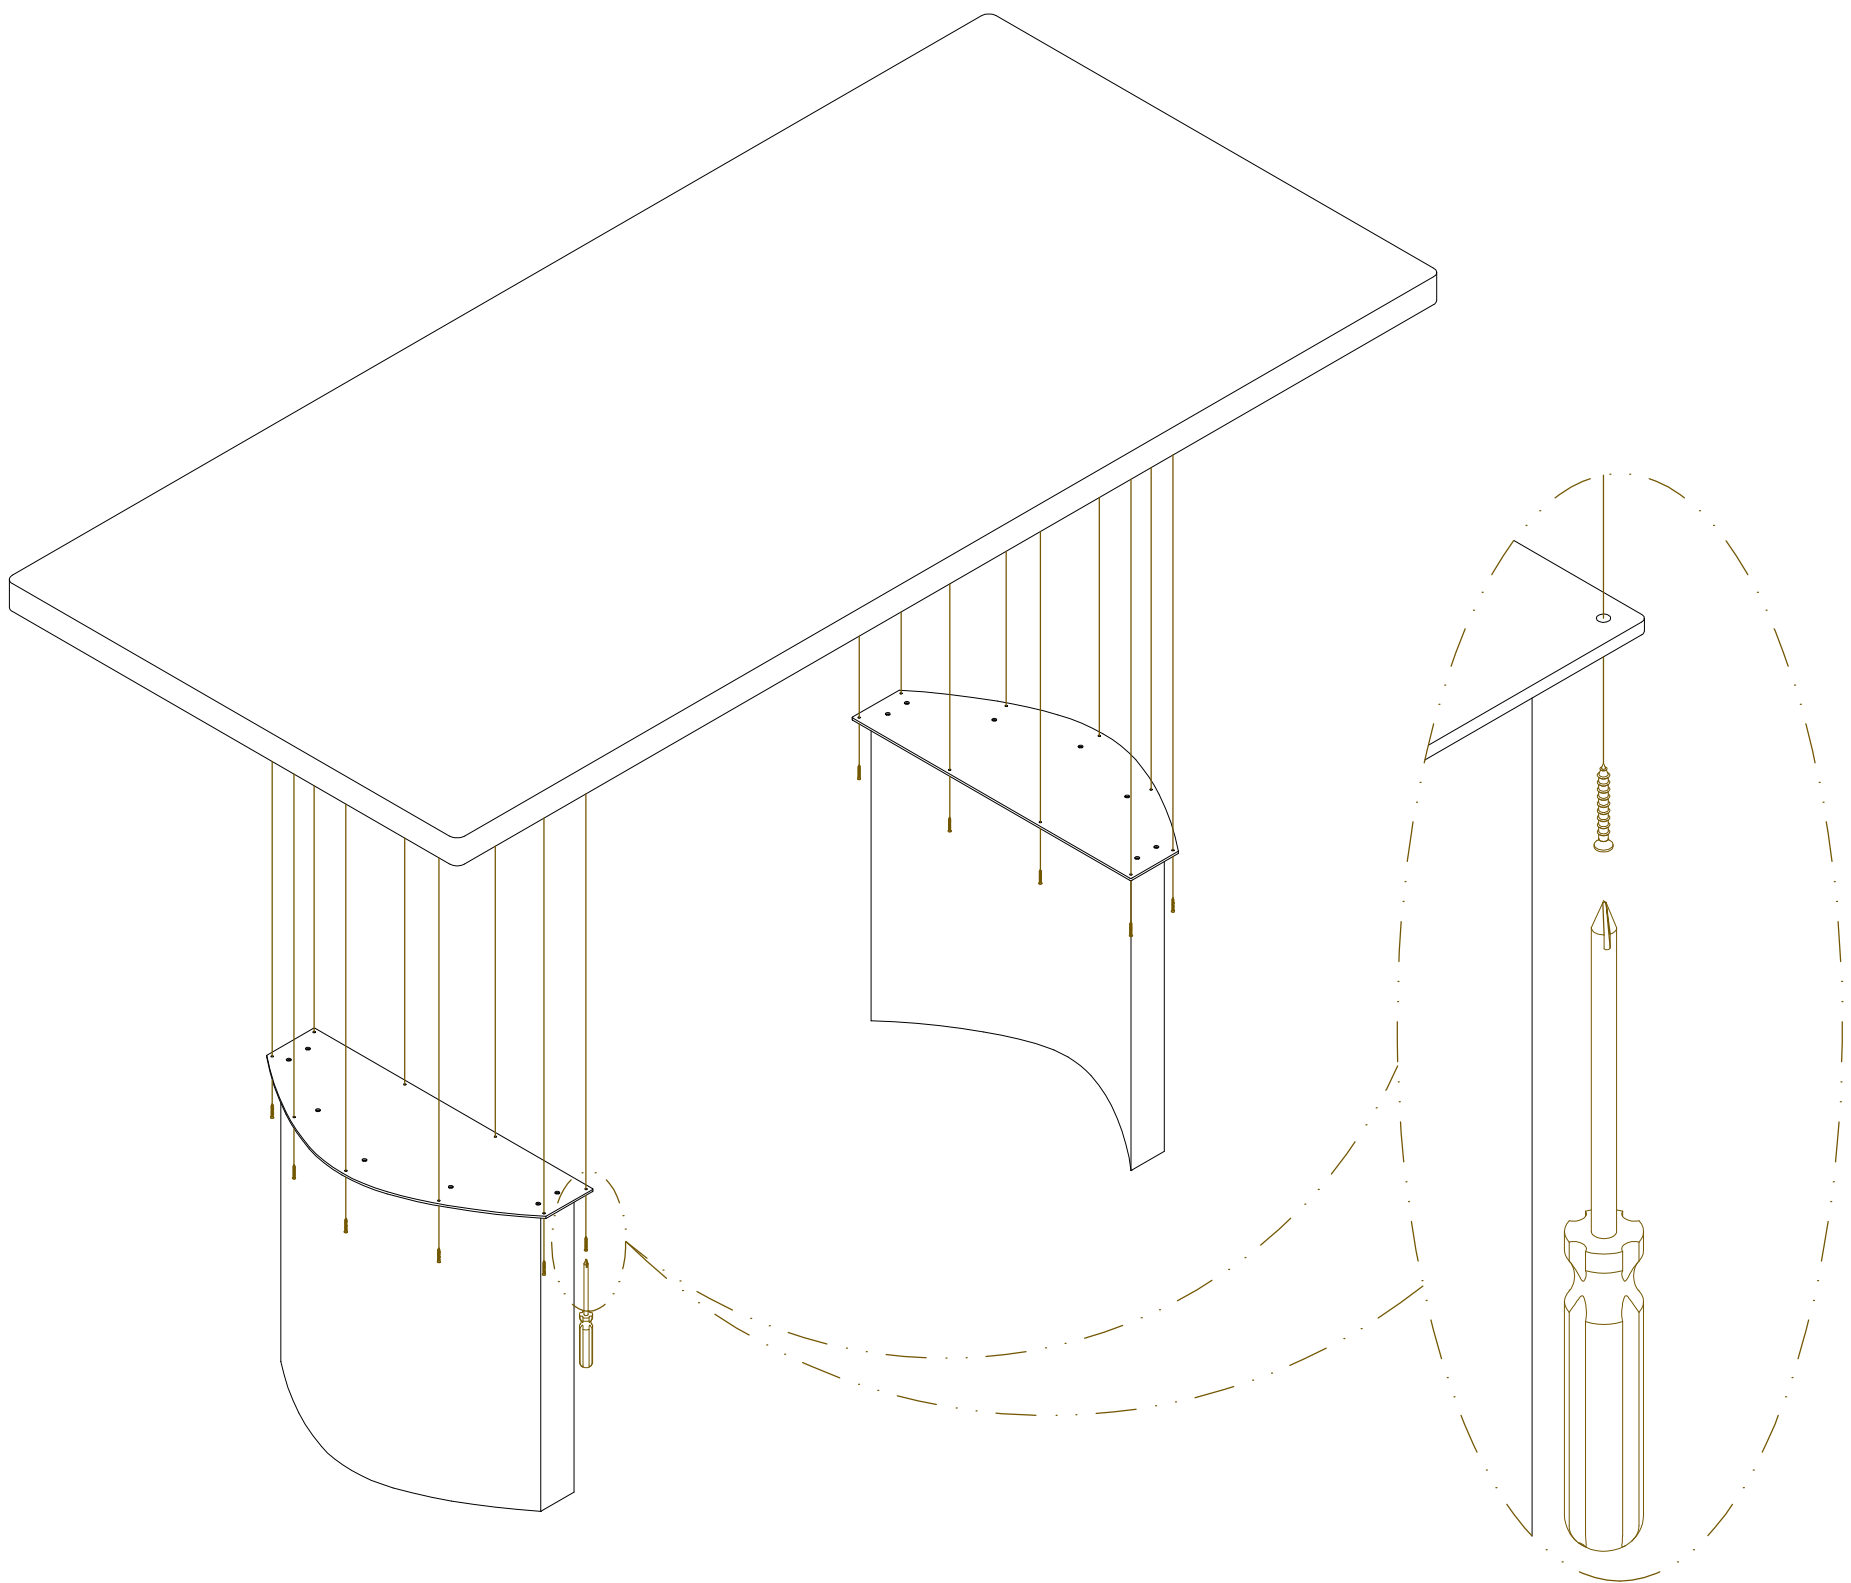

JULIAN CHICHESTER

ISLAND TABLE BASE SET OF 2, ASSEMBLY INSTRUCTIONS

NO.	ITEM	DESCRIPTION	QTY
1		Screw M4 x 30mm	18
2		Screwdriver	Not Included

ISLAND TABLE BASE SET OF 2

Using screwdriver (2) to assemble the top and base of the table by screw (1).